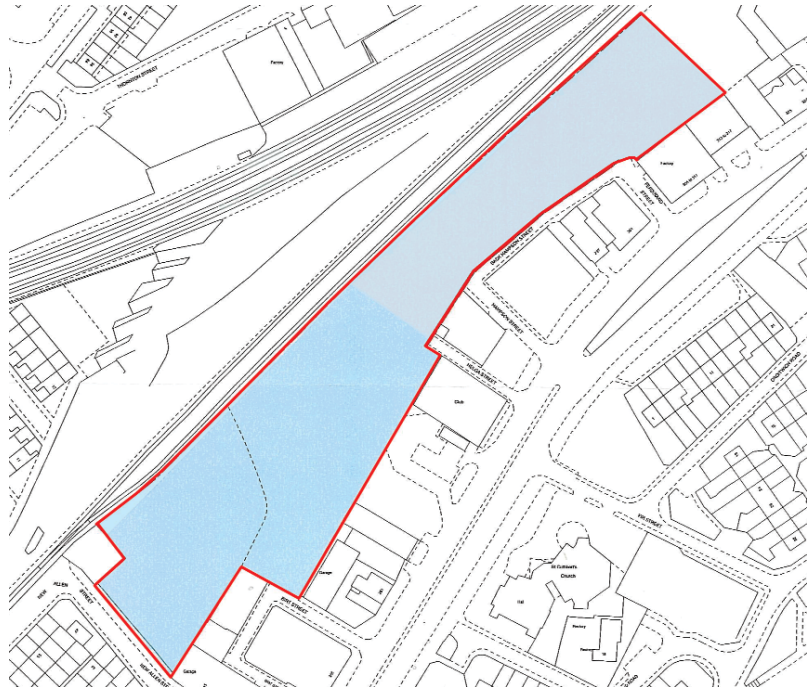

TO LET / MAY SELL

LAND OFF FERDINAND STREET
MANCHESTER, M40

3.5 Acres

Ferdinand Street
Manchester

LOCATION

Ferdinand Street / Oldham Road, Manchester

TERMS

This land is available to let at a rental of £50,000 per annum.